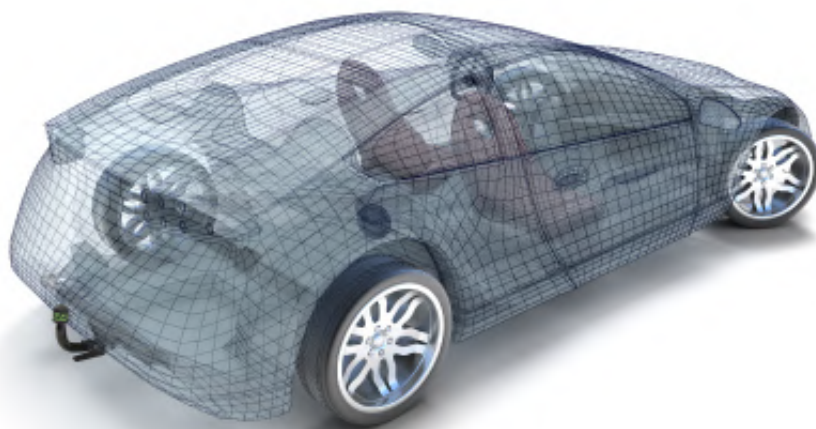

**VISIT
OUR WEBSITE
AND STAY UPDATED
ON THE LATEST NEWS**

[click here](#)