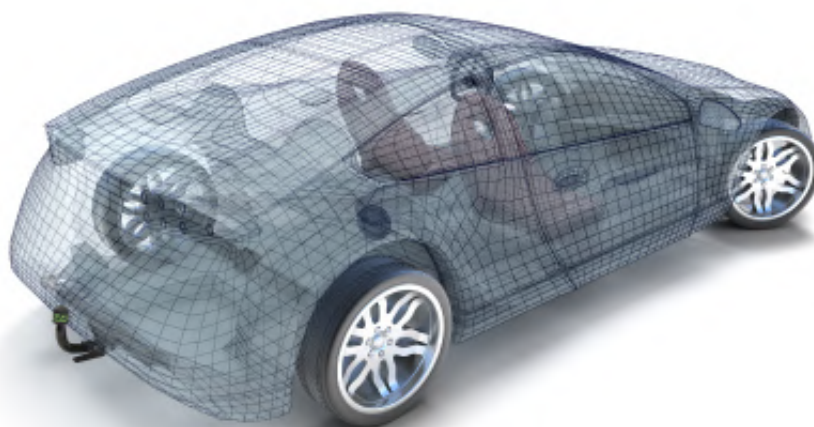

MERCEDES
ML (1998-2005)

Cod. 23040

The towbar is out of production

SEAT
IBIZA (1993-1996)

Cod. 33012

The towbar is out of production

**VISIT
OUR WEBSITE
AND STAY UPDATED
ON THE LATEST NEWS**

[click here](#)